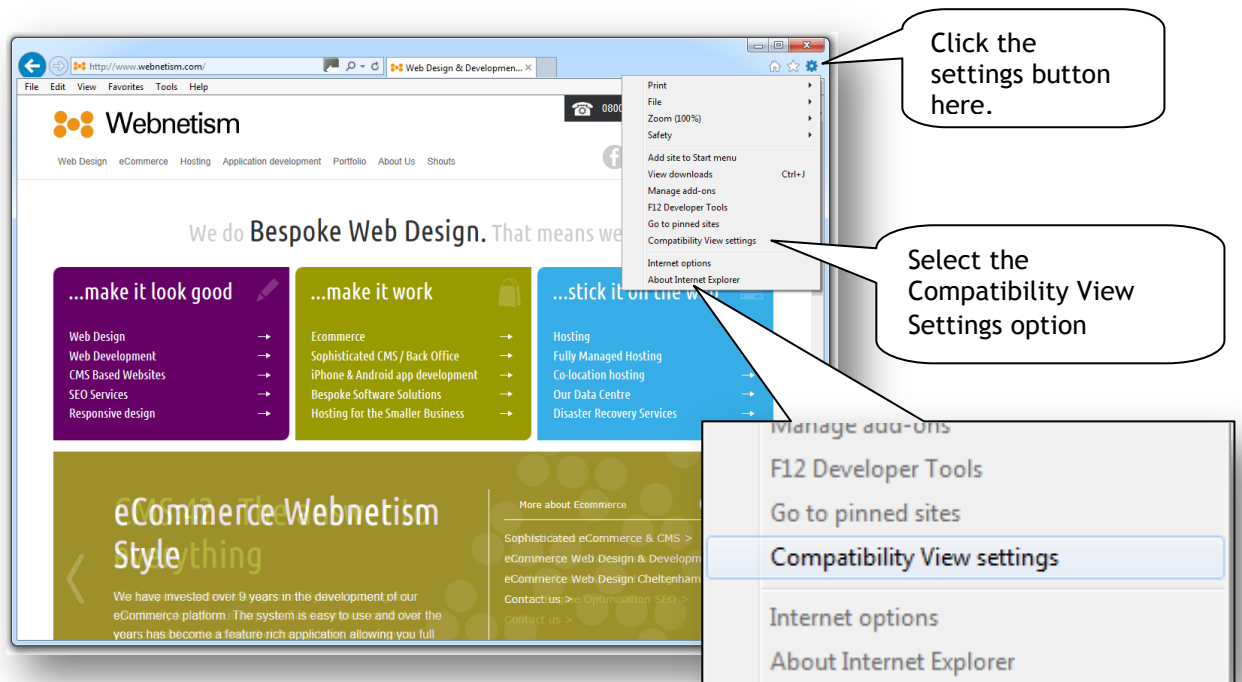

How to set ie11 to run in compatibility mode

Easy two step process!

1. Select Compatibility View Settings from the settings menu.

2. Add the site to the compatibility list